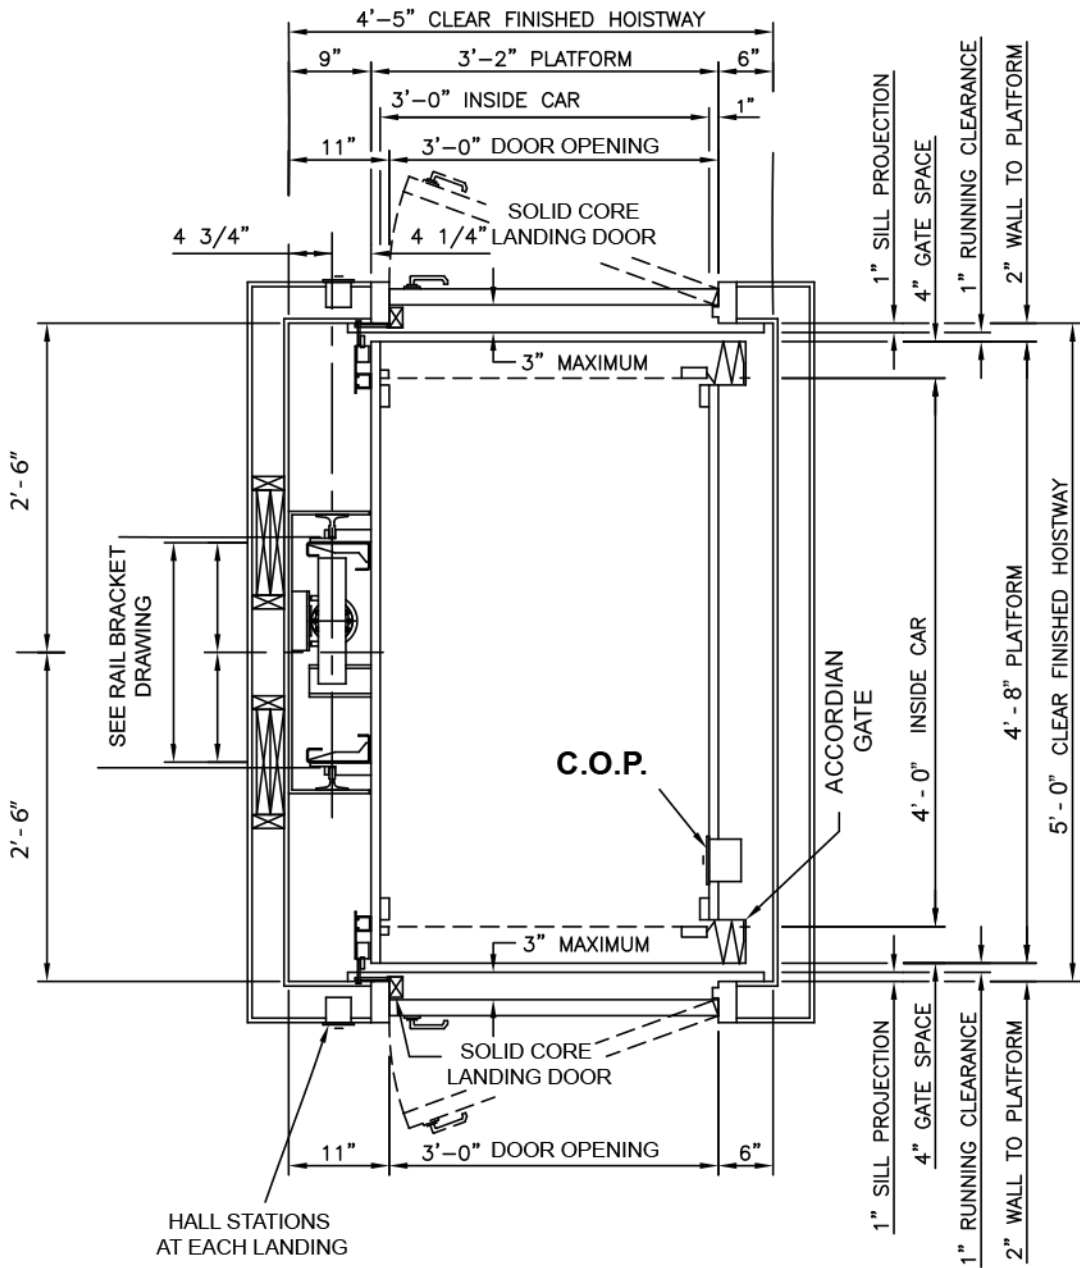

DRAWING CEI 19

**TYPICAL 3' X 4' L/H
WITH OPPOSITE SAME
SIDE LANDING DOOR SWING**