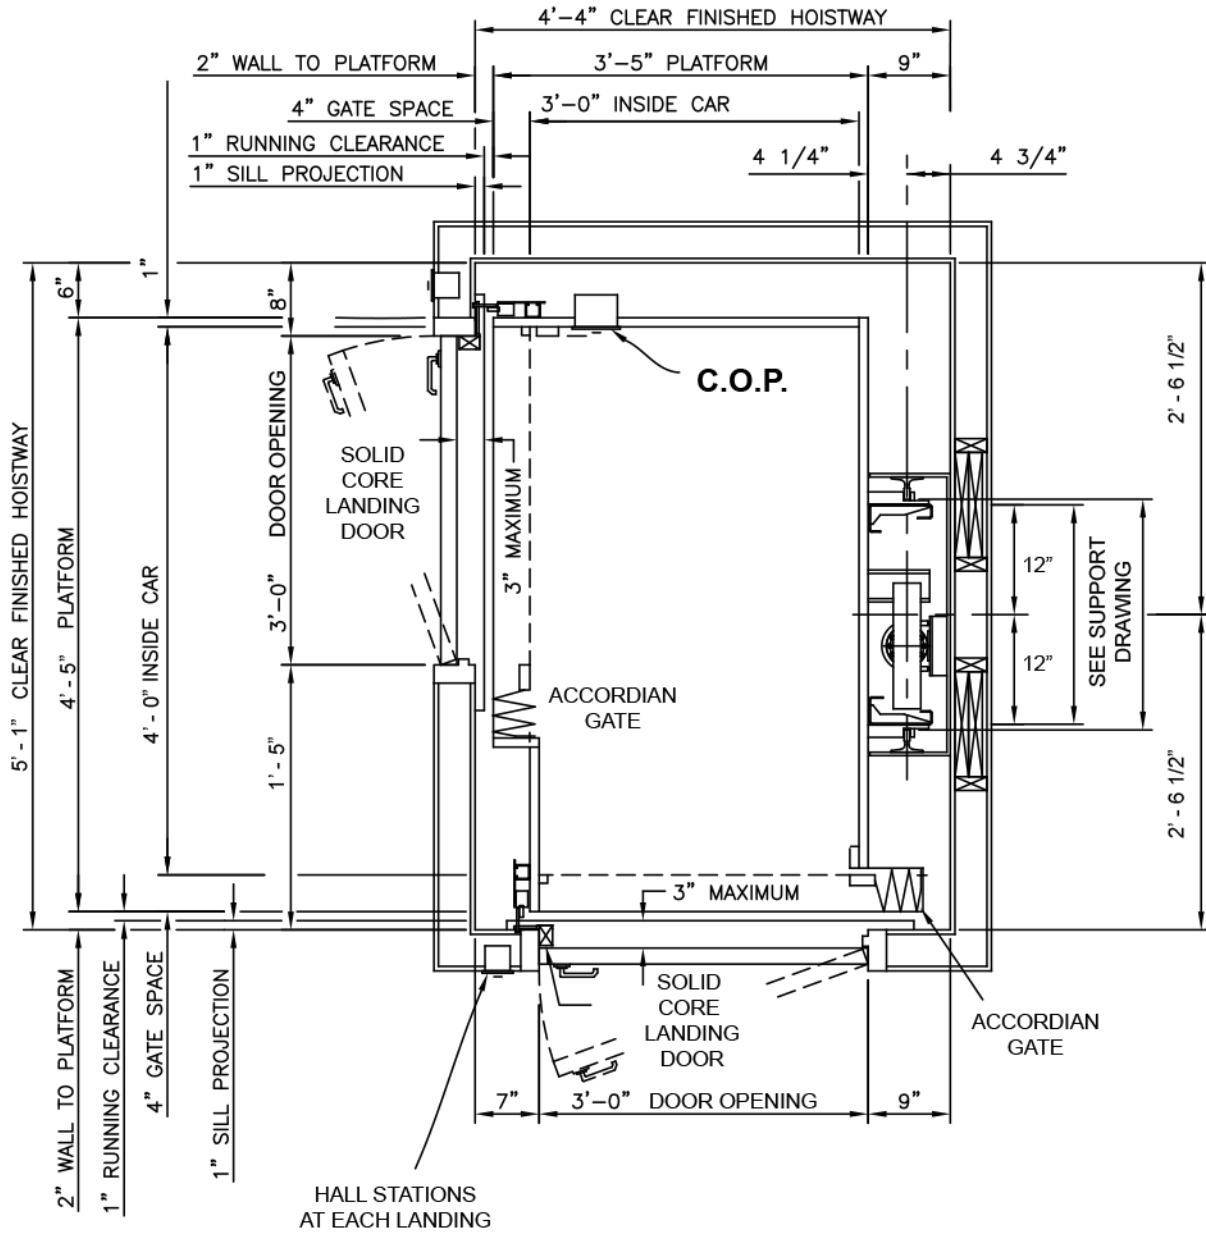

# DRAWING CEI-115

**TYPICAL 3' X 4' R/H  
90 DEGREE**