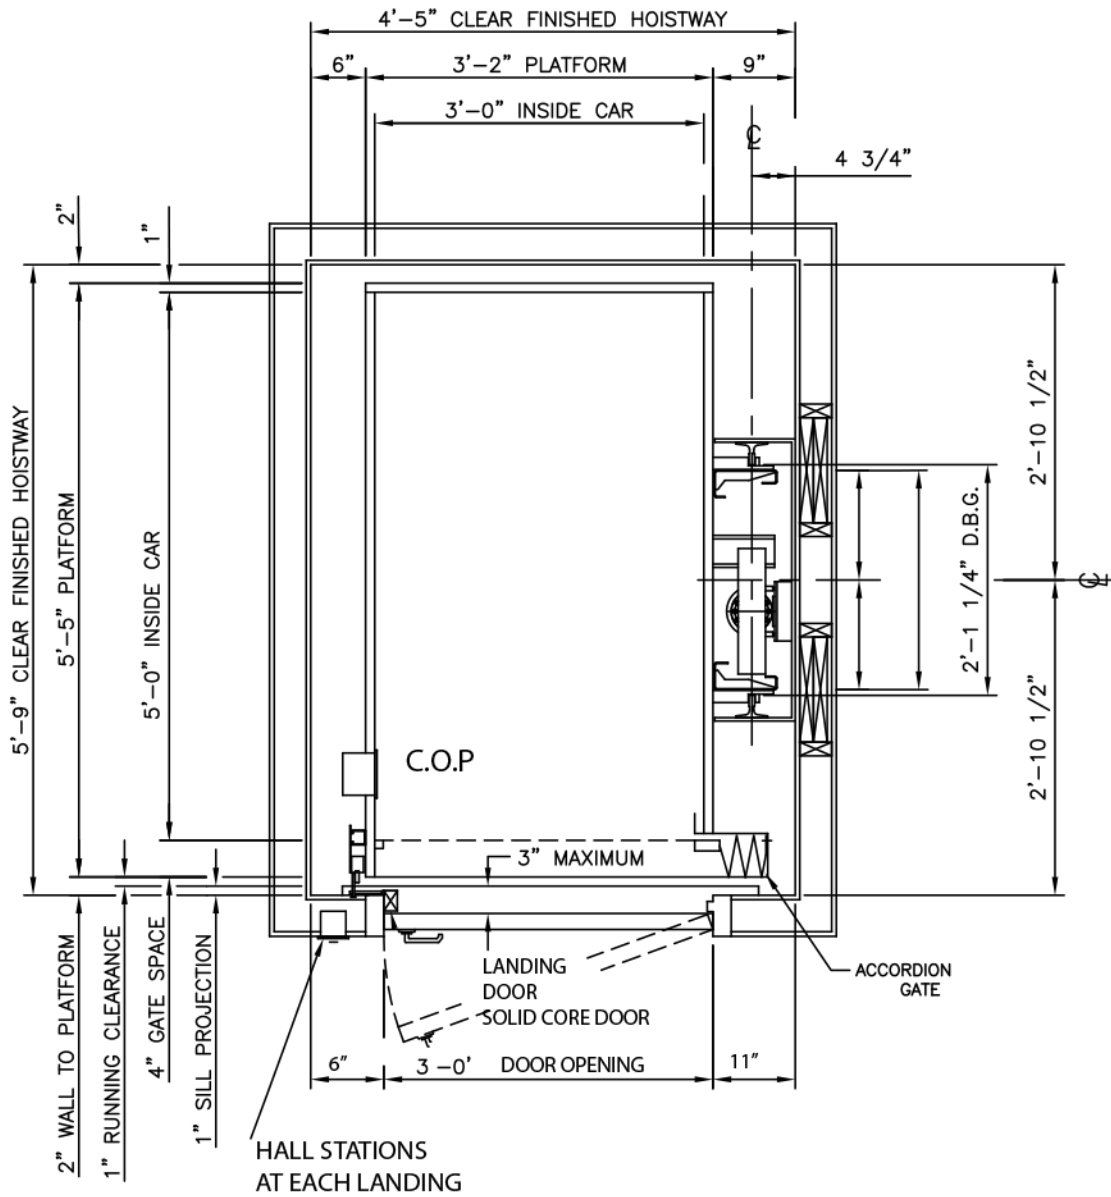

# DRAWING CEI-01

**TYPICAL 3' X 5' R/H  
 WITH  
 LEFT HAND LANDING DOORS**